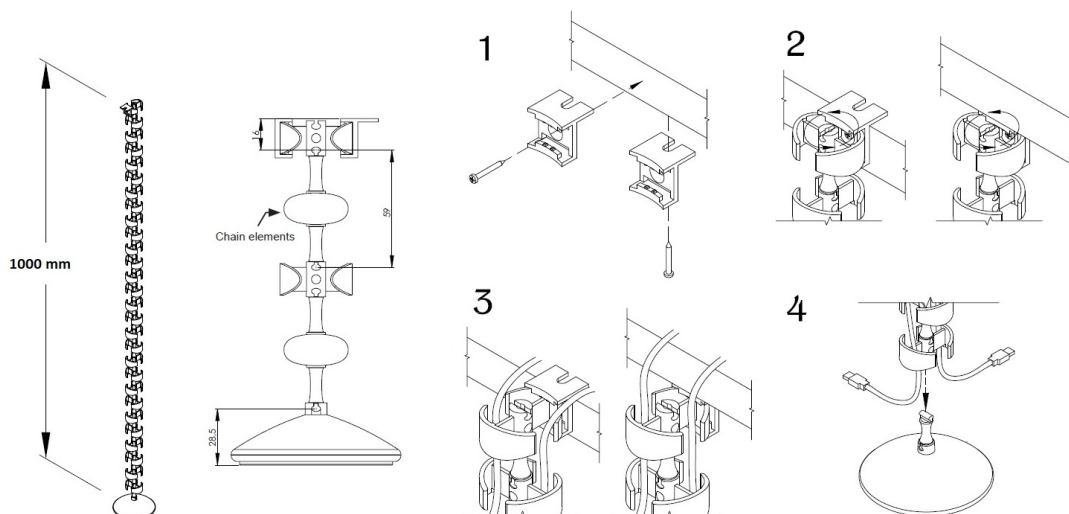

PRODUCT SHEET

Description:

Wire Guide, 1000mm Chain, Black, W/2 U-Clips (NO SINKER - To Be Bought Separately. Item 25.20.620-0)

Item number:

25.20.610-0

Units	Box	Carton	HS Code	Barcode
Pcs.	1	30	3926909790	
				5704866092043